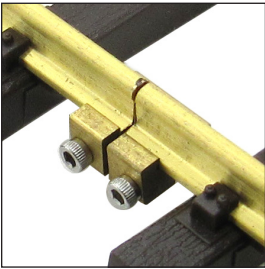

CODE 332 - RAIL CLAMP, BRASS

G102-02

UNIVERSAL RAIL CLAMP

Code 332, Solid brass
For joining two different brands of track
Over rail

- G102-02 Universal Rail Clamp, Over Rail, Split on One Side, Brass (10pcs/pack)
- G102-02B Universal Rail Clamp, Over Rail, Split on One Side, Brass (100pcs/pack)

G102-05

POWER CLAMP

Code 332, Solid brass
Connect to Power Supply, 1/2 Length
Over rail

- G102-05 Power Clamp, Code 332 Brass (4pcs/pack)

ITEMS SUBJECT TO CHANGE IN PRICE, COLOR, SPECIFICATION, DESIGN AND AVAILABILITY WITHOUT NOTICE.