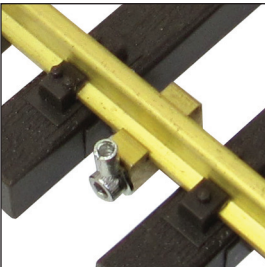

CODE 332 - RAIL CLAMP, BRASS

G102-02

UNIVERSAL RAIL CLAMP

Code 332, Solid brass
For joining two different brands of track
Over rail

- G102-02 Universal Rail Clamp, Over Rail, Split on One Side, Brass (10pcs/pack)
- G102-02B Universal Rail Clamp, Over Rail, Split on One Side, Brass (100pcs/pack)

G102-05

POWER CLAMP

Code 332, Solid brass
Connect to Power Supply, 1/2 Length
Over rail

- G102-05 Power Clamp, Code 332 Brass (4pcs/pack)

ITEMS SUBJECT TO CHANGE IN PRICE, COLOR, SPECIFICATION, DESIGN AND AVAILABILITY WITHOUT NOTICE.